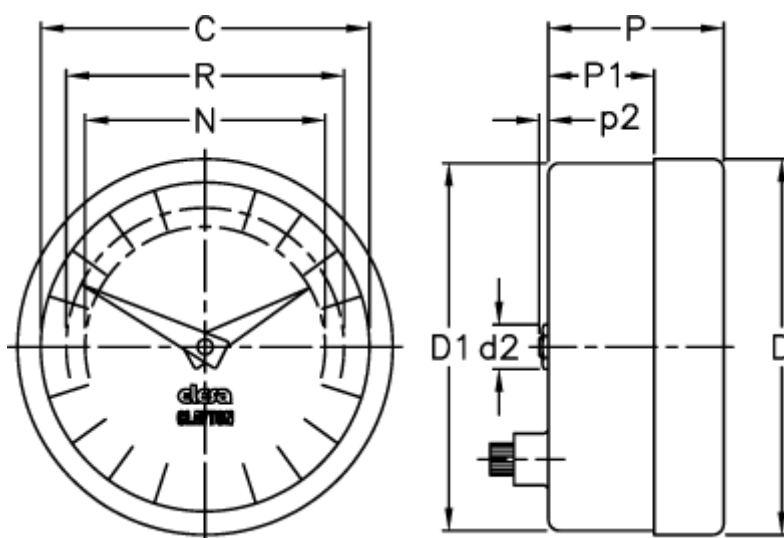

Article number: 2307024152

Description: E+G Positive drive indicator
PA01-0016-S

Measures

C = 42

R = 37

D = 49.6

D1 = 48.3

d2 = 8

N = 30

P = 30

P1 = 20.5

p2 = 1.6